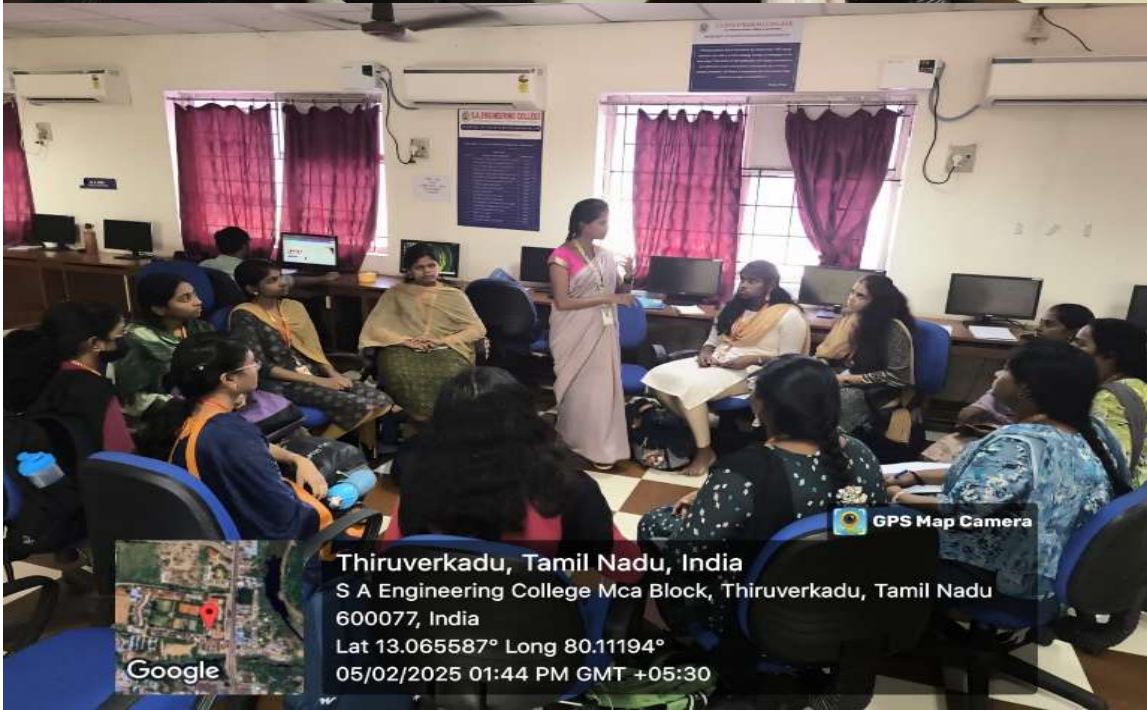

Thiruverkadu, Tamil Nadu, India
S A Engineering College Mca Block, Thiruverkadu, Tamil Nadu
600077, India
Lat 13.065587° Long 80.11194°
05/02/2025 01:44 PM GMT +05:30

GPS Map Camera