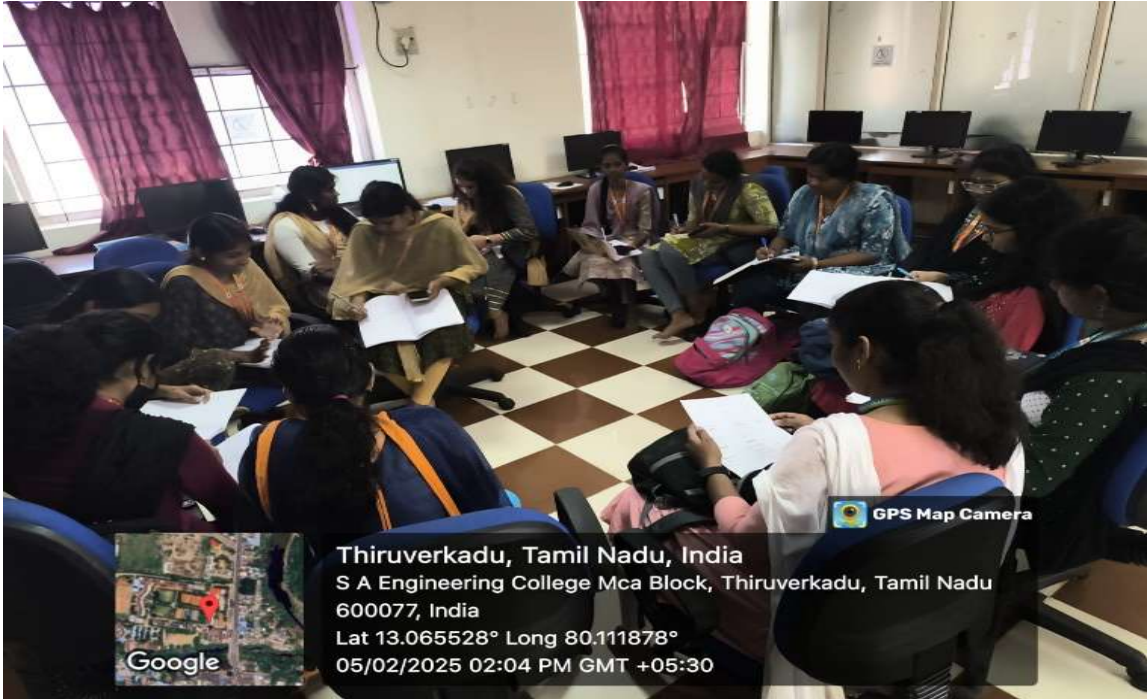

Thiruverkadu, Tamil Nadu, India
S A Engineering College Mca Block, Thiruverkadu, Tamil Nadu
600077, India
Lat 13.065528° Long 80.111878°
05/02/2025 02:04 PM GMT +05:30

GPS Map Camera