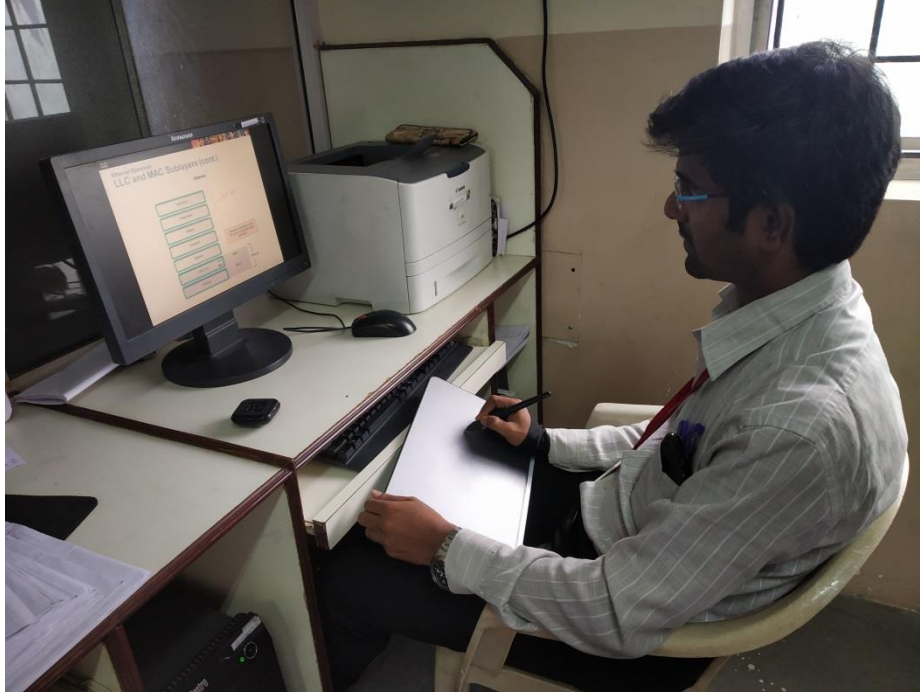

S.A. ENGINEERING COLLEGE

Sponsored by Dharma Naidu Educational and Charitable Trust
Accredited by NBA, NAAC with 'A' Grade & ISO 9001 : 2015 Certified Institution
Approved by A.I.C.T.E. and Affiliated to Anna University
Poonamallee - Avadi Main Road, Thiruverkadu, Chennai - 600 077.
Phone : 2680 1999, 2680 1499, Fax : 2680 1899

XP Pen Tablet with Stylus: