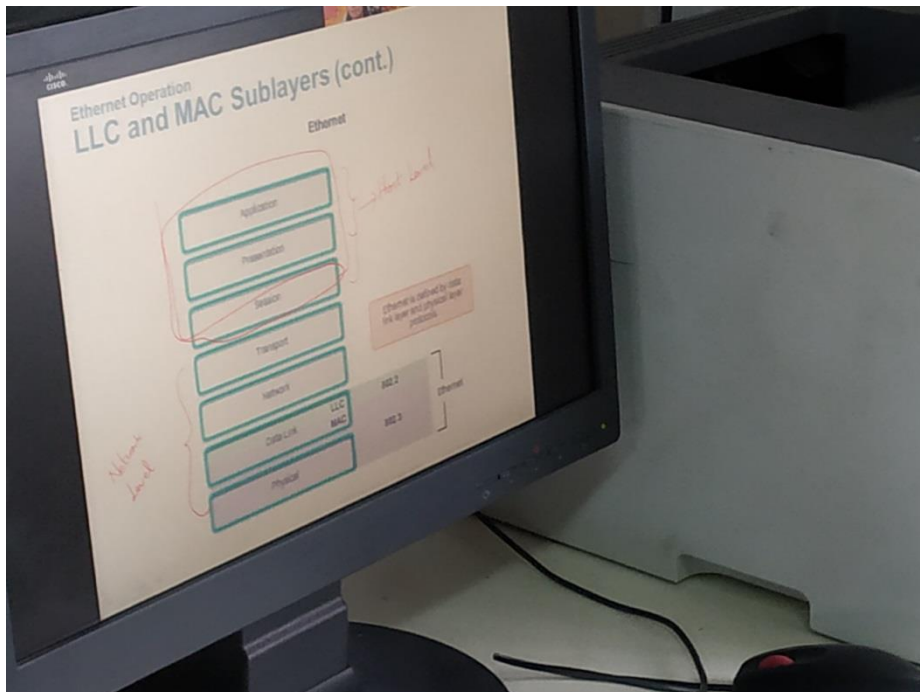

S.A. ENGINEERING COLLEGE

Sponsored by Dharma Naidu Educational and Charitable Trust
Accredited by NBA, NAAC with 'A' Grade & ISO 9001 : 2015 Certified Institution
Approved by A.I.C.T.E. and Affiliated to Anna University
Poonamallee - Avadi Main Road, Thiruverkadu, Chennai - 600 077.
Phone : 2680 1999, 2680 1499, Fax : 2680 1899

XP Pen Tablet with Stylus: